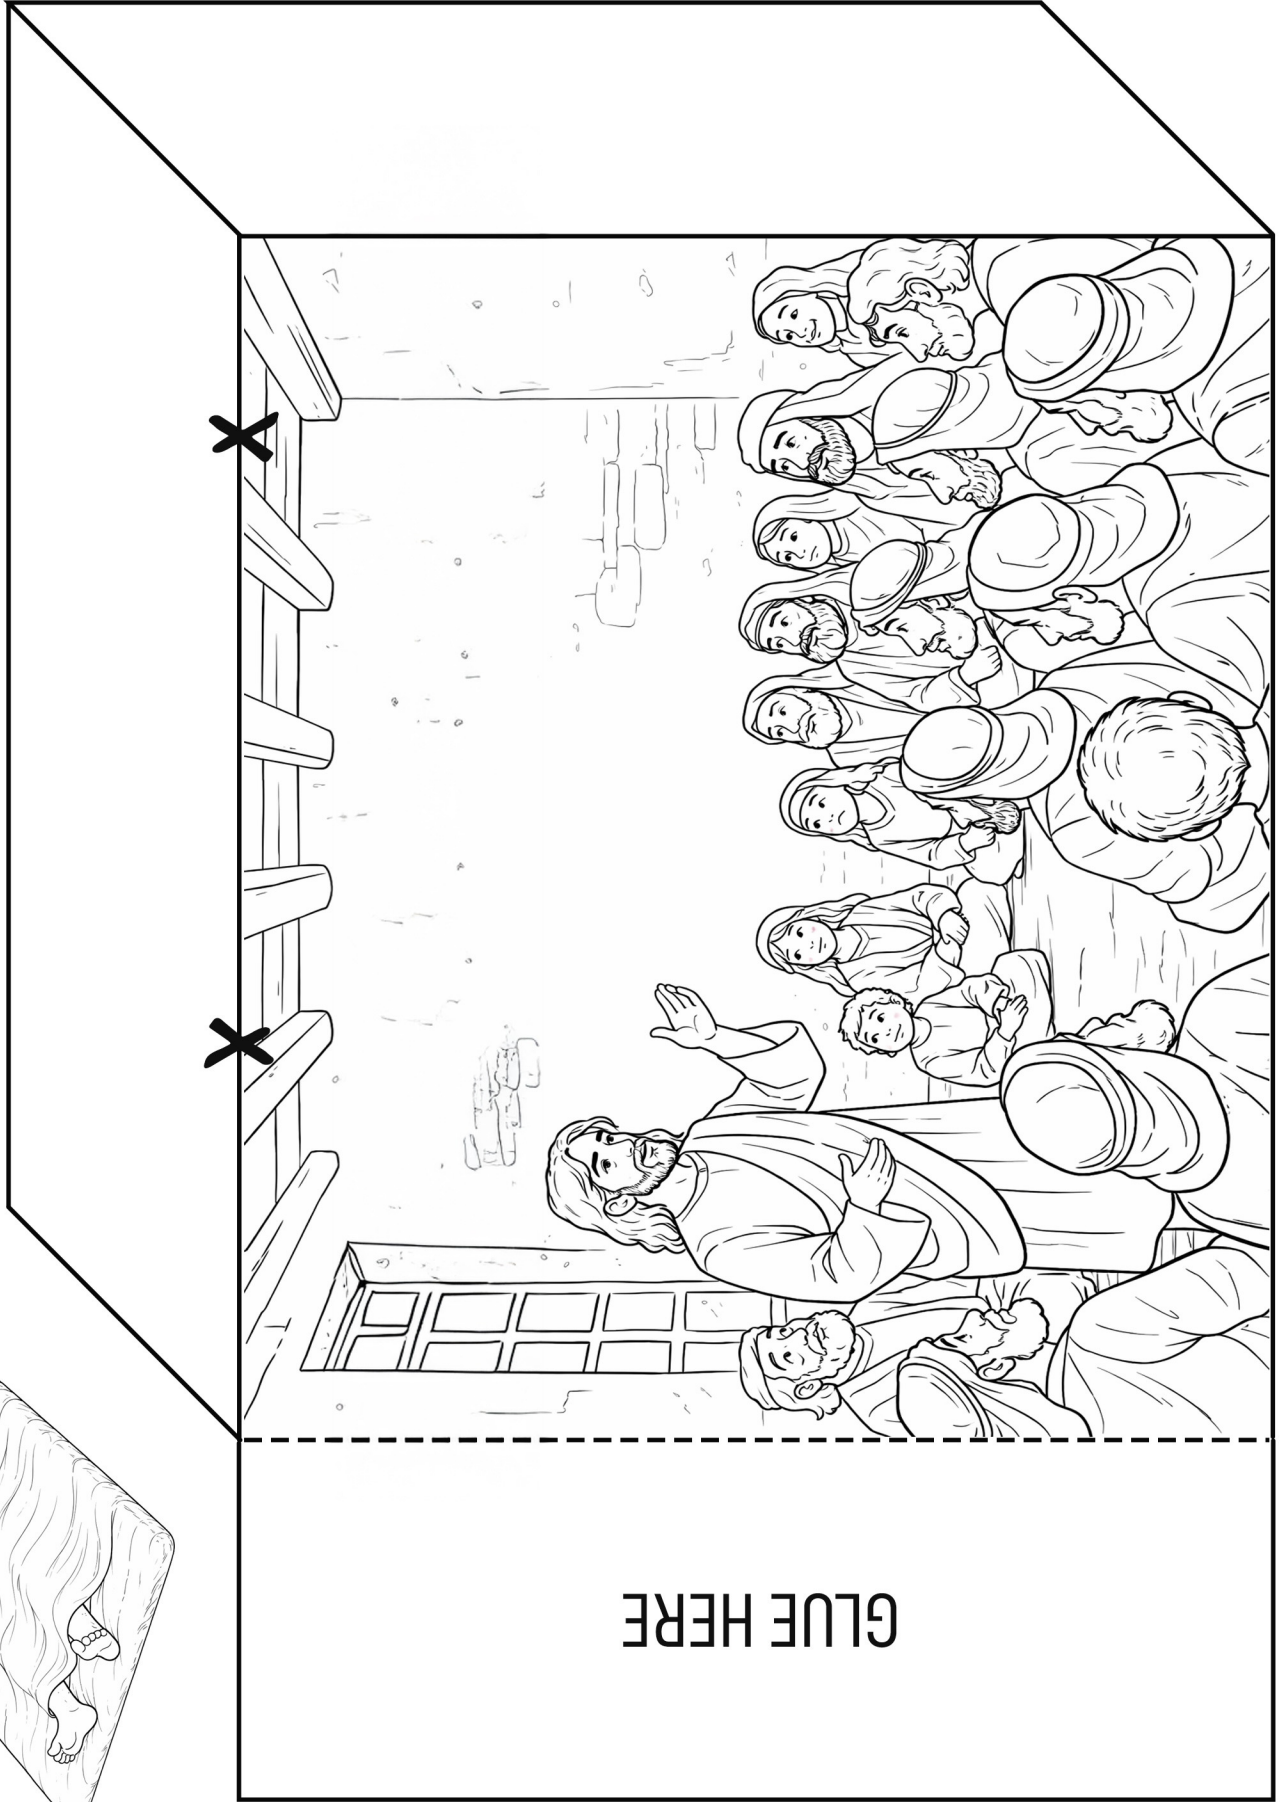

MAN LOWERED THROUGH ROOF

DIRECTIONS:

1. COLOR AND CUT OUT
2. FOLD ALONG DOTTED LINE

DIRECTIONS:

1. COLOR INSIDE OF HOUSE AND MAN ON BED
2. CUT PIECES OUT AND HOLES ON X'S
3. PULL STRING THROUGH HOLES AND ATTACH TO BED, ALLOWING FOR ADDITIONAL STRING BEHIND IMAGE.